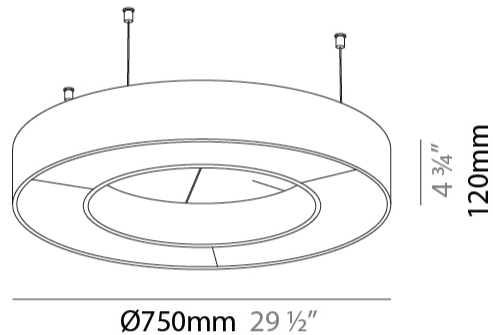

GENERAL

Series: Glorious Acoustic
Brand: Prolicht
Division: Architectural
Mounting Type: Suspension
Mounting Location: Ceiling
Subcategory: Acoustic

PHYSICAL

Shape: Round
Diameter (mm): 750
Diameter (in): 29 1/2
Width (mm): 120
Width (in): 4 3/4
Light Distribution: Direct
Diffuser: PMMA - Opal / Micro-Prism
Fixture Finish: SSR / BKV / CWI / CRY / HAB / UFT / ITA / RUA / FTG / MYG / LOD / PUS / FRO / FUP / KIA / POP / BLS / SPG / MEY / GOH / GUM / CHC / COM / ABZ / JAG / OBR / MOS / ROR
Accent Finish: ANC / ASH / BNA / BTC / BZE / CEL / EGG / EVG / FOG / FOS / FST / FUA / IRI / IRO / KHA / LIC / LIM / MER / MSN / MUS / ONX / PEA / PLU / POL / PPY / RAY / ROY / RST / STE / SWD / TAN / TAU
Fixture Material: Aluminum
Cable Details: 2 000mm / 78 3/4" or 6 000mm / 236 1/4" Transparent Cable

ELECTRICAL

Lamp Type: LED (Zhaga Standard)
Input Wattage (W): 45.1
Total Output Wattage (W): 40
Dimming: Tri-Mode (Non-Dimming and Phase Dimming (120Vac only) and 0-10V Dimming)
Driver Included: Yes
Driver Location: Integrated
Driver Type: Constant Current - Universal
Driver Class: Class 2
Input Voltage (V): 120 - 277

LED

Color Temperature (°K): 2700 / 3000 / 3500 / 4000
Max. Delivered Lumen (lm): Max 4867
Nominal Lumen (lm): Max 6637
CRI: >90 CRI
Lamp Life (hrs): 50000

OPTICAL

RATINGS AND CERTIFICATIONS

Certified By: CSA Certified to UL and CSA Standards
IP rating: IP20