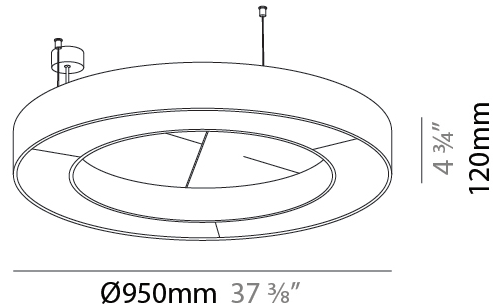

GENERAL

Series: Glorious Acoustic
Brand: Prolicht
Division: Architectural
Mounting Type: Suspension
Mounting Location: Ceiling
Subcategory: Acoustic

PHYSICAL

Shape: Round
Diameter (mm): 950
Diameter (in): 37 ³/₈
Width (mm): 120
Width (in): 4 ³/₄
Light Distribution: Direct
Diffuser: PMMA - Opal / Micro-Prism
Fixture Finish: SSR / BKV / CWI / CRY / HAB / UFT / ITA / RUA / FTG / MYG / LOD / PUS / FRO / FUP / KIA / POP / BLS / SPG / MEY / GOH / GUM / CHC / COM / ABZ / JAG / OBR / MOS / ROR
Accent Finish: ANC / ASH / BNA / BTC / BZE / CEL / EGG / EVG / FOG / FOS / FST / FUA / IRI / IRO / KHA / LIC / LIM / MER / MSN / MUS / ONX / PEA / PLU / POL / PPY / RAY / ROY / RST / STE / SWD / TAN / TAU
Fixture Material: Aluminum
Cable Details: 2 000mm / 78 3/4" or 6 000mm / 236 1/4" Transparent Cable

ELECTRICAL

Lamp Type: LED (Zhaga Standard)
Input Wattage (W): 44
Total Output Wattage (W): 40
Dimming: Tri-Mode (Non-Dimming and Phase Dimming (120Vac only) and 0-10V Dimming)
Driver Included: Yes
Driver Location: Integrated
Driver Type: Constant Current - Universal
Driver Class: Class 2
Input Voltage (V): 120 - 277

LED

Color Temperature (°K): 2700 / 3000 / 3500 / 4000
Max. Delivered Lumen (lm): 4947 / 5153 / 6051 / 5239
Nominal Lumen (lm): 5475 / 5946 / 6982 / 6045
CRI: >90 CRI
Lamp Life (hrs): 50000

OPTICAL

RATINGS AND CERTIFICATIONS

Certified By: CSA Certified to UL and CSA Standards
IP rating: IP20