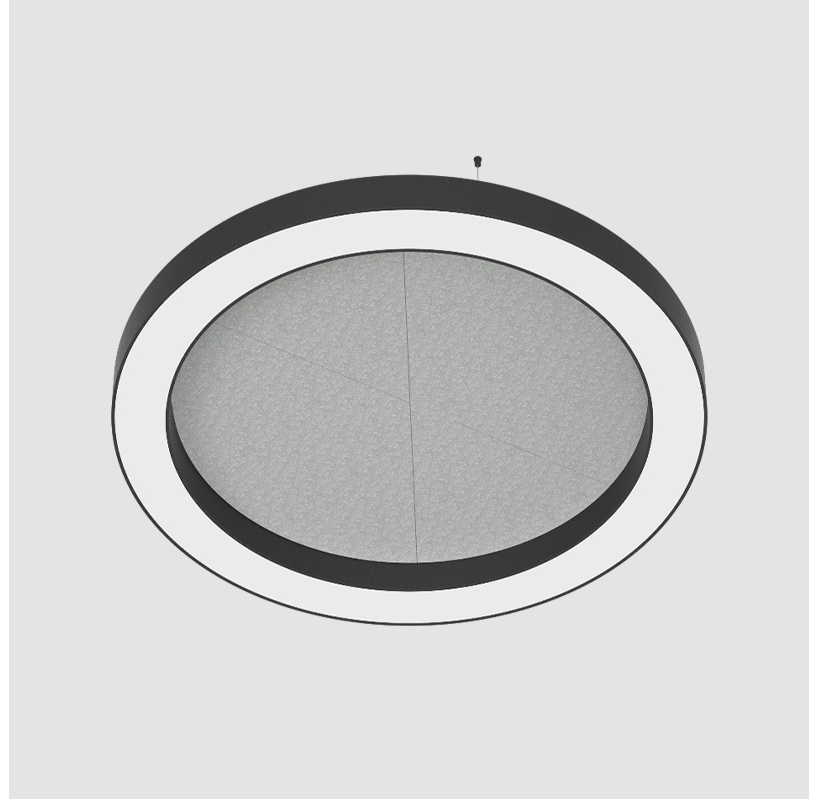

GENERAL

Series: Glorious Acoustic
Brand: Prolicht
Division: Architectural
Mounting Type: Suspension
Mounting Location: Ceiling
Subcategory: Acoustic

PHYSICAL

Shape: Round
Diameter (mm): 950
Diameter (in): 37 ³/₈
Width (mm): 120
Width (in): 4 ³/₄
Light Distribution: Direct
Diffuser: PMMA - Opal / Micro-Prism
Fixture Finish: SSR / BKV / CWI / CRY / HAB / UFT / ITA / RUA / FTG / MYG / LOD / PUS / FRO / FUP / KIA / POP / BLS / SPG / MEY / GOH / GUM / CHC / COM / ABZ / JAG / OBR / MOS / ROR
Accent Finish: ANC / ASH / BNA / BTC / BZE / CEL / EGG / EVG / FOG / FOS / FST / FUA / IRI / IRO / KHA / LIC / LIM / MER / MSN / MUS / ONX / PEA / PLU / POL / PPY / RAY / ROY / RST / STE / SWD / TAN / TAU
Fixture Material: Aluminum
Cable Details: 2 000mm / 78 3/4" or 6 000mm / 236 1/4" Transparent Cable

ELECTRICAL

Lamp Type: LED (Zhaga Standard)
Input Wattage (W): 44
Total Output Wattage (W): 40
Dimming: Tri-Mode (Non-Dimming and Phase Dimming (120Vac only) and 0-10V Dimming)
Driver Included: Yes
Driver Location: Integrated
Driver Type: Constant Current - Universal
Driver Class: Class 2
Input Voltage (V): 120 - 277

LED

Color Temperature (°K): 2700 / 3000 / 3500 / 4000
Max. Delivered Lumen (lm): 4947 / 5153 / 6051 / 5239
Nominal Lumen (lm): 5475 / 5946 / 6982 / 6045
CRI: >90 CRI
Lamp Life (hrs): 50000

OPTICAL

RATINGS AND CERTIFICATIONS

Certified By: CSA Certified to UL and CSA Standards
IP rating: IP20