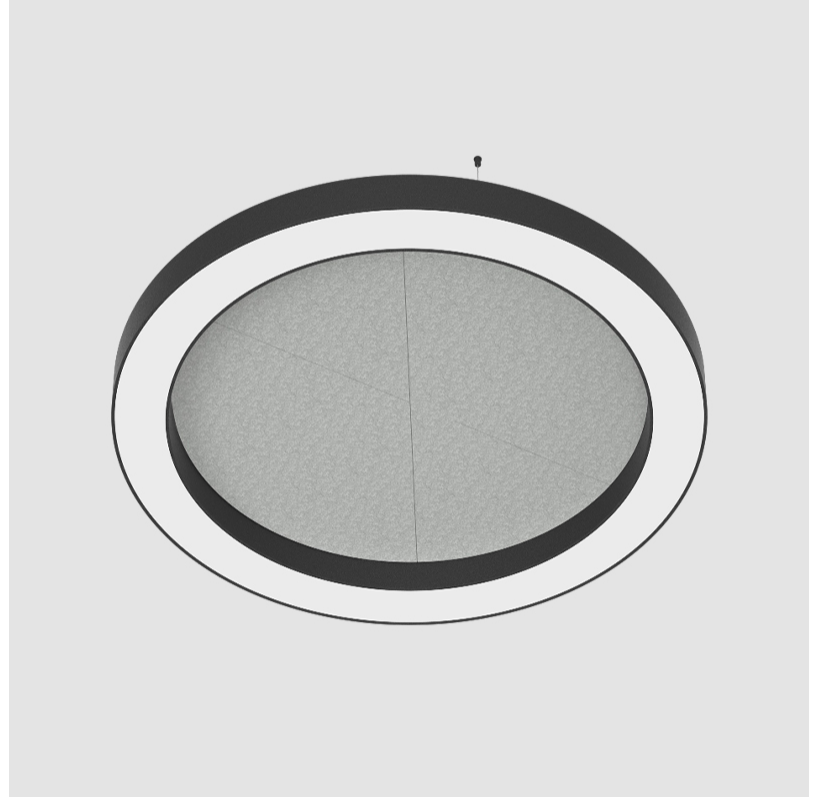

GENERAL

Series: Glorious Acoustic
Brand: Prolicht
Division: Architectural
Mounting Type: Suspension
Mounting Location: Ceiling
Subcategory: Acoustic

PHYSICAL

Shape: Round
Diameter (mm): 950
Diameter (in): 37 ³/₈
Width (mm): 120
Width (in): 4 ³/₄
Light Distribution: Direct
Diffuser: PMMA - Opal / Micro-Prism
Fixture Finish: SSR / BKV / CWI / CRY / HAB / UFT / ITA / RUA / FTG / MYG / LOD / PUS / FRO / FUP / KIA / POP / BLS / SPG / MEY / GOH / GUM / CHC / COM / ABZ / JAG / OBR / MOS / ROR
Accent Finish: ANC / ASH / BNA / BTC / BZE / CEL / EGG / EVG / FOG / FOS / FST / FUA / IRI / IRO / KHA / LIC / LIM / MER / MSN / MUS / ONX / PEA / PLU / POL / PPY / RAY / ROY / RST / STE / SWD / TAN / TAU
Fixture Material: Aluminum
Cable Details: 2 000mm / 78 3/4" or 6 000mm / 236 1/4" Transparent Cable

ELECTRICAL

Lamp Type: LED (Zhaga Standard)
Input Wattage (W): 64
Total Output Wattage (W): 58.2
Dimming: Tri-Mode (Non-Dimming and Phase Dimming (120Vac only) and 0-10V Dimming)
Driver Included: Yes
Driver Location: Integrated
Driver Type: Constant Current - Universal
Driver Class: Class 2
Input Voltage (V): 120 - 277

LED

Color Temperature (°K): 2700 / 3000 / 3500 / 4000
Max. Delivered Lumen (lm): Max 7331
Nominal Lumen (lm): Max 9535
CRI: >90 CRI
Lamp Life (hrs): 50000

OPTICAL

RATINGS AND CERTIFICATIONS

Certified By: CSA Certified to UL and CSA Standards
IP rating: IP20