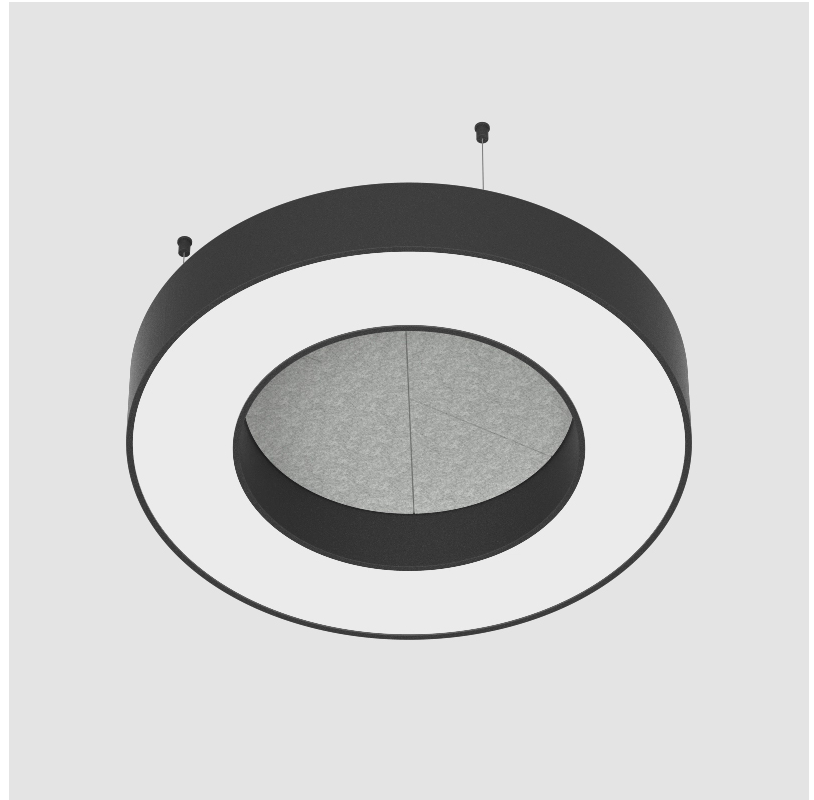

GENERAL

Series: Glorious Acoustic
Brand: Prolicht
Division: Architectural
Mounting Type: Suspension
Mounting Location: Ceiling
Subcategory: Acoustic

PHYSICAL

Shape: Round
Diameter (mm): 750
Diameter (in): 29 1/2"
Width (mm): 120
Width (in): 4 3/4"
Light Distribution: Direct
Diffuser: PMMA - Opal / Micro-Prism
Fixture Finish: SSR / BKV / CWI / CRY / HAB / UFT / ITA / RUA / FTG / MYG / LOD / PUS / FRO / FUP / KIA / POP / BLS / SPG / MEY / GOH / GUM / CHC / COM / ABZ / JAG / OBR / MOS / ROR
Accent Finish: ANC / ASH / BNA / BTC / BZE / CEL / EGG / EVG / FOG / FOS / FST / FUA / IRI / IRO / KHA / LIC / LIM / MER / MSN / MUS / ONX / PEA / PLU / POL / PPY / RAY / ROY / RST / STE / SWD / TAN / TAU
Fixture Material: Aluminum
Cable Details: 2 000mm / 78 3/4" or 6 000mm / 236 1/4" Transparent Cable

ELECTRICAL

Lamp Type: LED (Zhaga Standard)
Input Wattage (W): 29.4
Total Output Wattage (W): 26.3
Dimming: Tri-Mode (Non-Dimming and Phase Dimming (120Vac only) and 0-10V Dimming)
Driver Included: Yes
Driver Location: Integrated
Driver Type: Constant Current - Universal
Driver Class: Class 2
Input Voltage (V): 120 - 277

LED

Color Temperature (°K): 2700 / 3000 / 3500 / 4000
Max. Delivered Lumen (lm): 2489 / 2577 / 3025 / 2620
Nominal Lumen (lm): 3830 / 3964 / 4655 / 4030
CRI: >90 CRI
Lamp Life (hrs): 50000

OPTICAL

RATINGS AND CERTIFICATIONS

Certified By: CSA Certified to UL and CSA Standards
IP rating: IP20