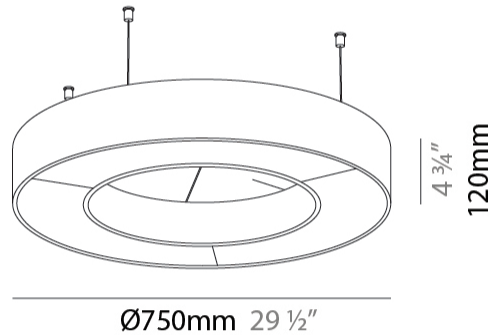

GENERAL

Series: Glorious Acoustic
Brand: Prolicht
Division: Architectural
Mounting Type: Suspension
Mounting Location: Ceiling
Subcategory: Acoustic

PHYSICAL

Shape: Round
Diameter (mm): 750
Diameter (in): 29 1/2"
Width (mm): 120
Width (in): 4 3/4"
Light Distribution: Direct
Diffuser: PMMA - Opal / Micro-Prism
Fixture Finish: SSR / BKV / CWI / CRY / HAB / UFT / ITA / RUA / FTG / MYG / LOD / PUS / FRO / FUP / KIA / POP / BLS / SPG / MEY / GOH / GUM / CHC / COM / ABZ / JAG / OBR / MOS / ROR
Accent Finish: ANC / ASH / BNA / BTC / BZE / CEL / EGG / EVG / FOG / FOS / FST / FUA / IRI / IRO / KHA / LIC / LIM / MER / MSN / MUS / ONX / PEA / PLU / POL / PPY / RAY / ROY / RST / STE / SWD / TAN / TAU
Fixture Material: Aluminum
Cable Details: 2 000mm / 78 3/4" or 6 000mm / 236 1/4" Transparent Cable

ELECTRICAL

Lamp Type: LED (Zhaga Standard)
Input Wattage (W): 29.4
Total Output Wattage (W): 26.3
Dimming: Tri-Mode (Non-Dimming and Phase Dimming (120Vac only) and 0-10V Dimming)
Driver Included: Yes
Driver Location: Integrated
Driver Type: Constant Current - Universal
Driver Class: Class 2
Input Voltage (V): 120 - 277

LED

Color Temperature (°K): 2700 / 3000 / 3500 / 4000
Max. Delivered Lumen (lm): 2489 / 2577 / 3025 / 2620
Nominal Lumen (lm): 3830 / 3964 / 4655 / 4030
CRI: >90 CRI
Lamp Life (hrs): 50000

OPTICAL

RATINGS AND CERTIFICATIONS

Certified By: CSA Certified to UL and CSA Standards
IP rating: IP20