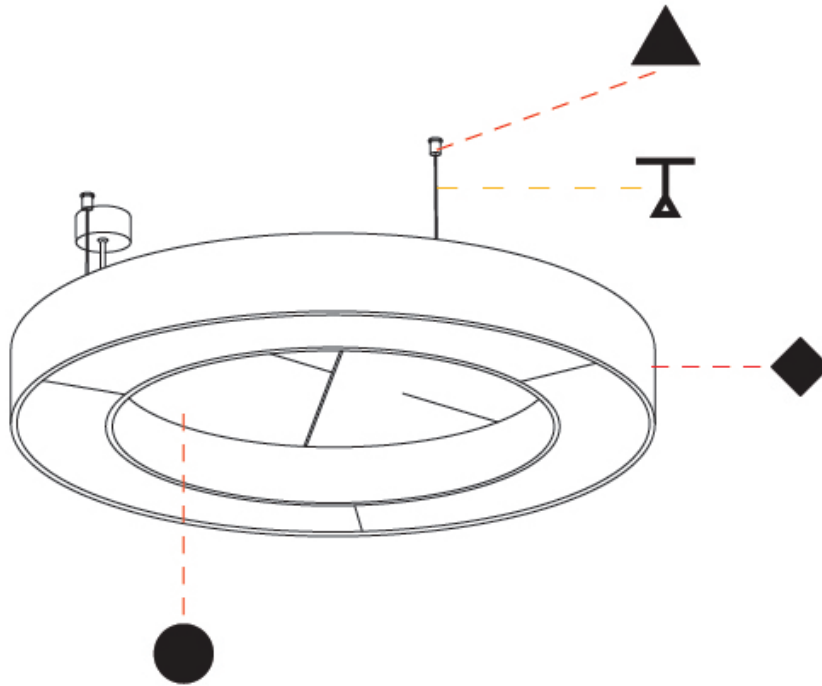

GLORIOUS ACOUSTIC SUSPENSION

A300719-

PROJECT _____

TYPE _____

SPECIFIER _____

QUANTITY _____

DATE _____

A