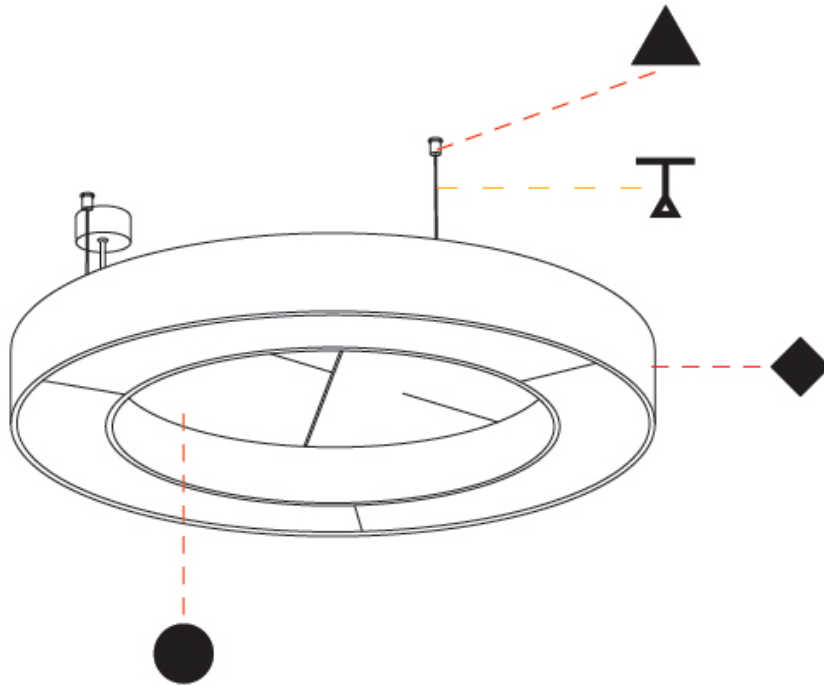

GLORIOUS ACOUSTIC SUSPENSION

A300724-

PROJECT
TYPE
SPECIFIER
QUANTITY
DATE

A