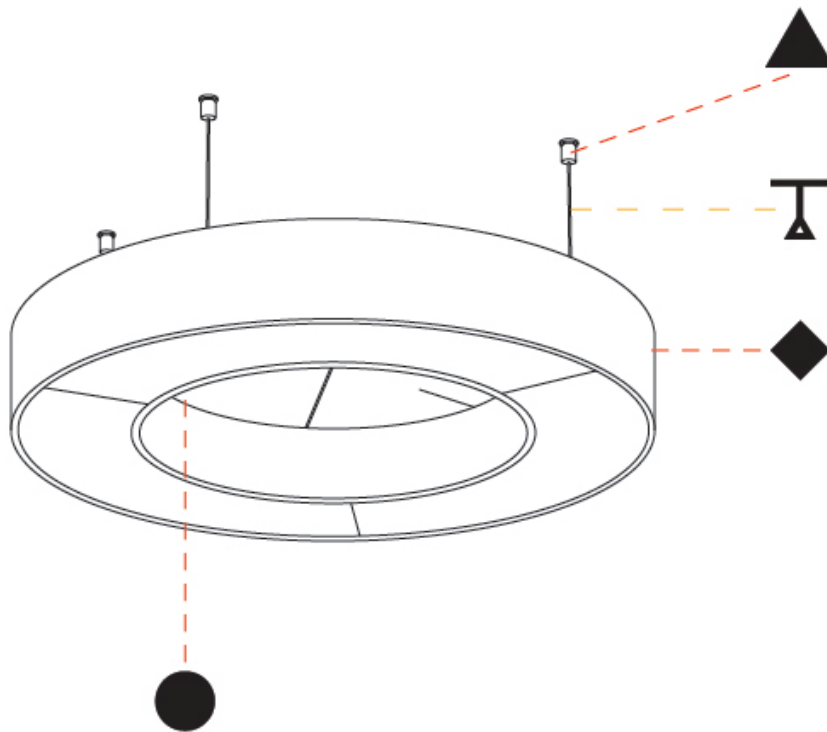

GLORIOUS ACOUSTIC SUSPENSION

A300718-

PROJECT	_____
TYPE	_____
SPECIFIER	_____
QUANTITY	_____
DATE	_____

A