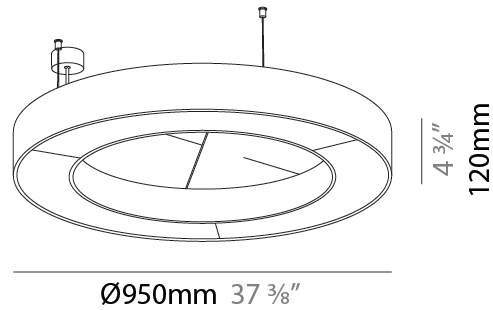

GENERAL

Series: Glorious Acoustic
Brand: Prolicht
Division: Architectural
Mounting Type: Suspension
Mounting Location: Ceiling
Subcategory: Acoustic

PHYSICAL

Shape: Round
Diameter (mm): 950
Diameter (in): 37 ³/₈
Width (mm): 120
Width (in): 4 ³/₄
Light Distribution: Direct
Diffuser: PMMA - Opal / Micro-Prism
Fixture Finish: SSR / BKV / CWI / CRY / HAB / UFT / ITA / RUA / FTG / MYG / LOD / PUS / FRO / FUP / KIA / POP / BLS / SPG / MEY / GOH / GUM / CHC / COM / ABZ / JAG / OBR / MOS / ROR
Accent Finish: ANC / ASH / BNA / BTC / BZE / CEL / EGG / EVG / FOG / FOS / FST / FUA / IRI / IRO / KHA / LIC / LIM / MER / MSN / MUS / ONX / PEA / PLU / POL / PPY / RAY / ROY / RST / STE / SWD / TAN / TAU
Fixture Material: Aluminum
Cable Details: 2 000mm / 78 3/4" or 6 000mm / 236 1/4" Transparent Cable

ELECTRICAL

Lamp Type: LED (Zhaga Standard)
Input Wattage (W): 64
Total Output Wattage (W): 58.2
Dimming: Tri-Mode (Non-Dimming and Phase Dimming (120Vac only) and 0-10V Dimming)
Driver Included: Yes
Driver Location: Integrated
Driver Type: Constant Current - Universal
Driver Class: Class 2
Input Voltage (V): 120 - 277

LED

Color Temperature (°K): 2700 / 3000 / 3500 / 4000
Max. Delivered Lumen (lm): Max 7331
Nominal Lumen (lm): Max 9535
CRI: >90 CRI
Lamp Life (hrs): 50000

OPTICAL

RATINGS AND CERTIFICATIONS

Certified By: CSA Certified to UL and CSA Standards
IP rating: IP20